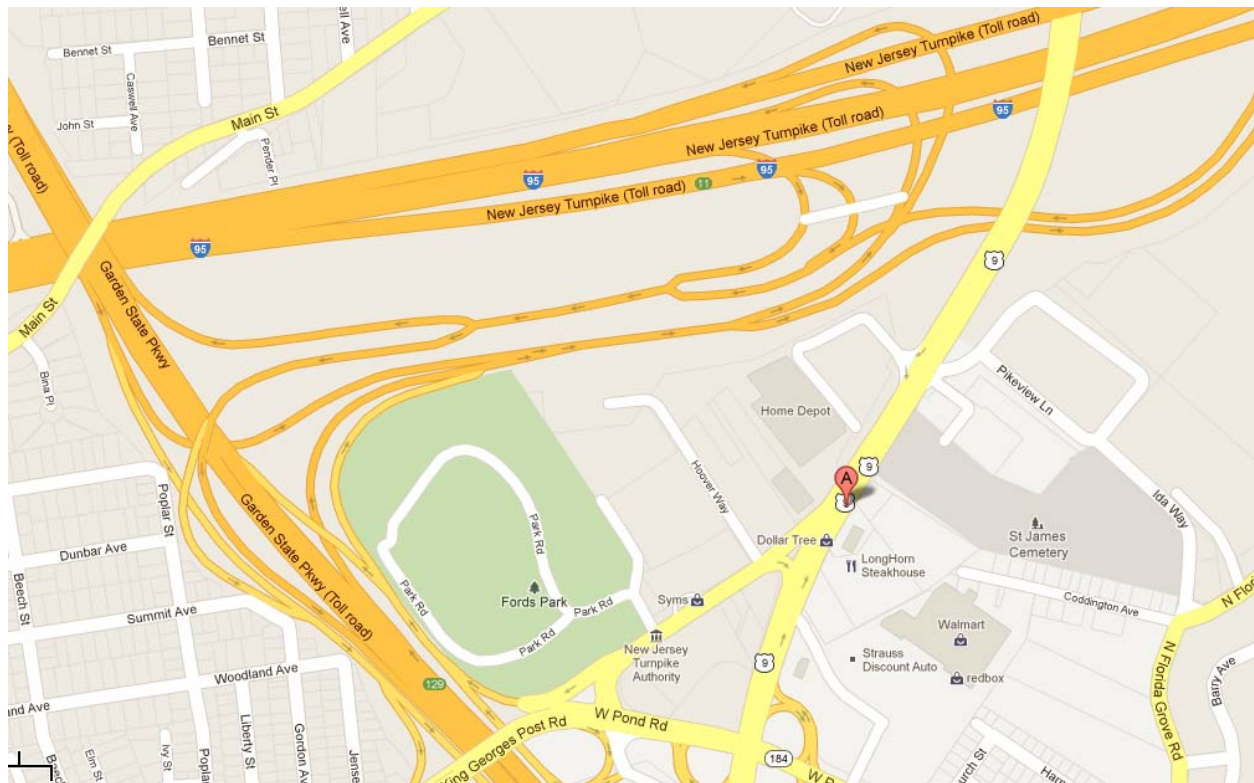

Need to Bring: Laptop and Mouse

Location: Hampton Inn - Woodbridge  
370 US Highway 9 North Woodbridge NJ 07095

Lunch: Coffee, water & snacks  
Box lunch provided

PDH Credit: 8 credit hours - We have received approval from the NJ Board

## Directions:

From NJ Turnpike I-95 - North or South - Take Exit 11 - Follow signs for Route 1 and 9 North - Take Route 9 North and look for hotel immediately on right.